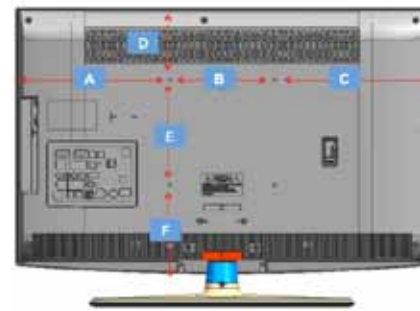

LN32D468E1HXZA 32" Interactive Commercial LCD HDTV

DIMENSIONS

Note	A	B	C	D	E	F	G	H	K	L	M	N
Size (in)	30.9	27.5	19.8	22.3	1.5	2.7	1.7	19.8	9.9	3.1		

Note	Size (inches)
A	11.3
B	7.9
C	11.3
D	5.2
E	7.9
F	6.6